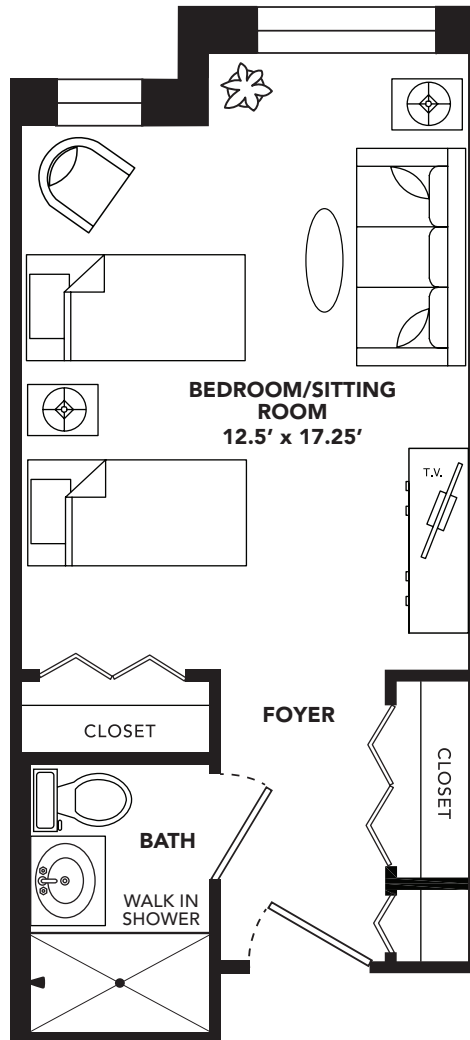

The Thalia

Studio | 314 square feet

**M MARIAN
MANOR**
ASSISTED LIVING

757-456-5018 | marian-manor.com | 5345 Marian Lane | Virginia Beach, Virginia 23462

Sponsored by the Catholic Diocese of Richmond.

Coordinated Services Management – Professional Management of Retirement Communities since 1981