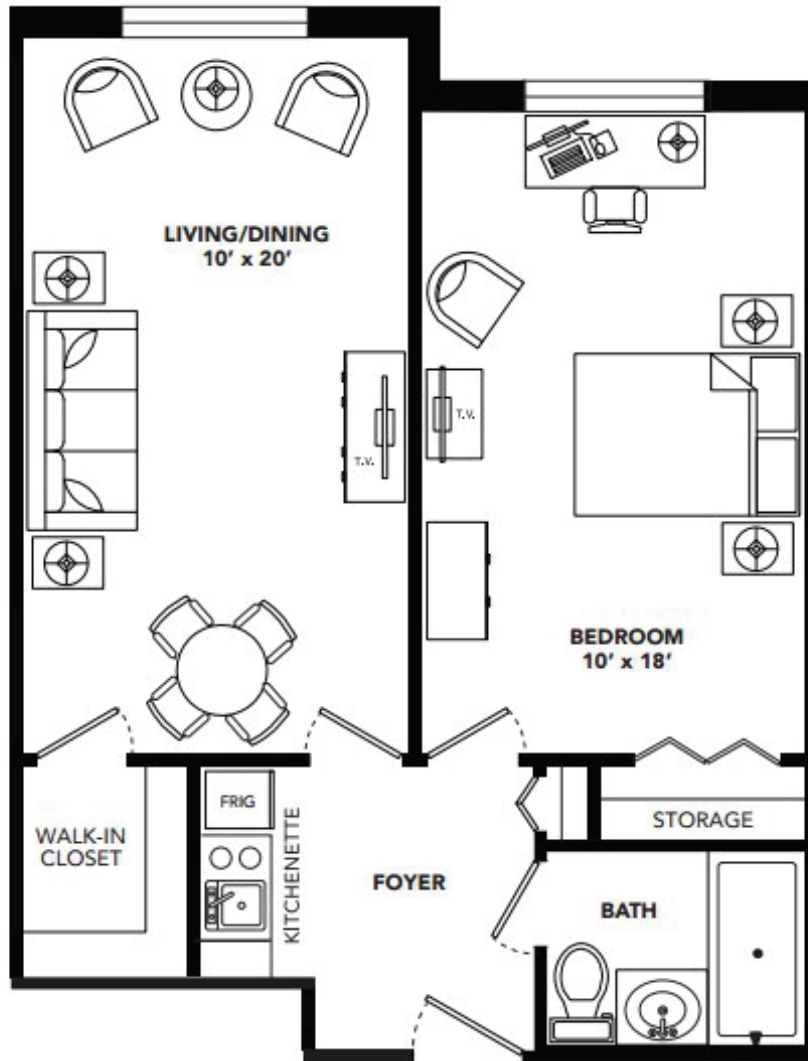

The Princess Anne

One Bedroom | 526 square feet

M MARIAN
MANOR
ASSISTED LIVING

757-456-5018 | marian-manor.com | 5345 Marian Lane | Virginia Beach, Virginia 23462

Sponsored by the Catholic Diocese of Richmond.