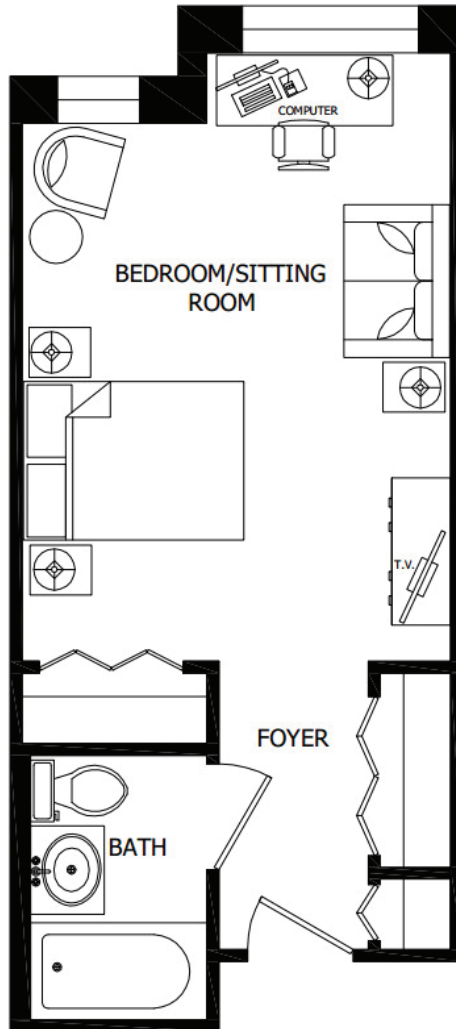

The Fairfield

Studio | 294 square feet

M MARIAN
MANOR
ASSISTED LIVING

757-456-5018 | marian-manor.com | 5345 Marian Lane | Virginia Beach, Virginia 23462

Sponsored by the Catholic Diocese of Richmond.

Coordinated Services Management – Professional Management of Retirement Communities since 1981